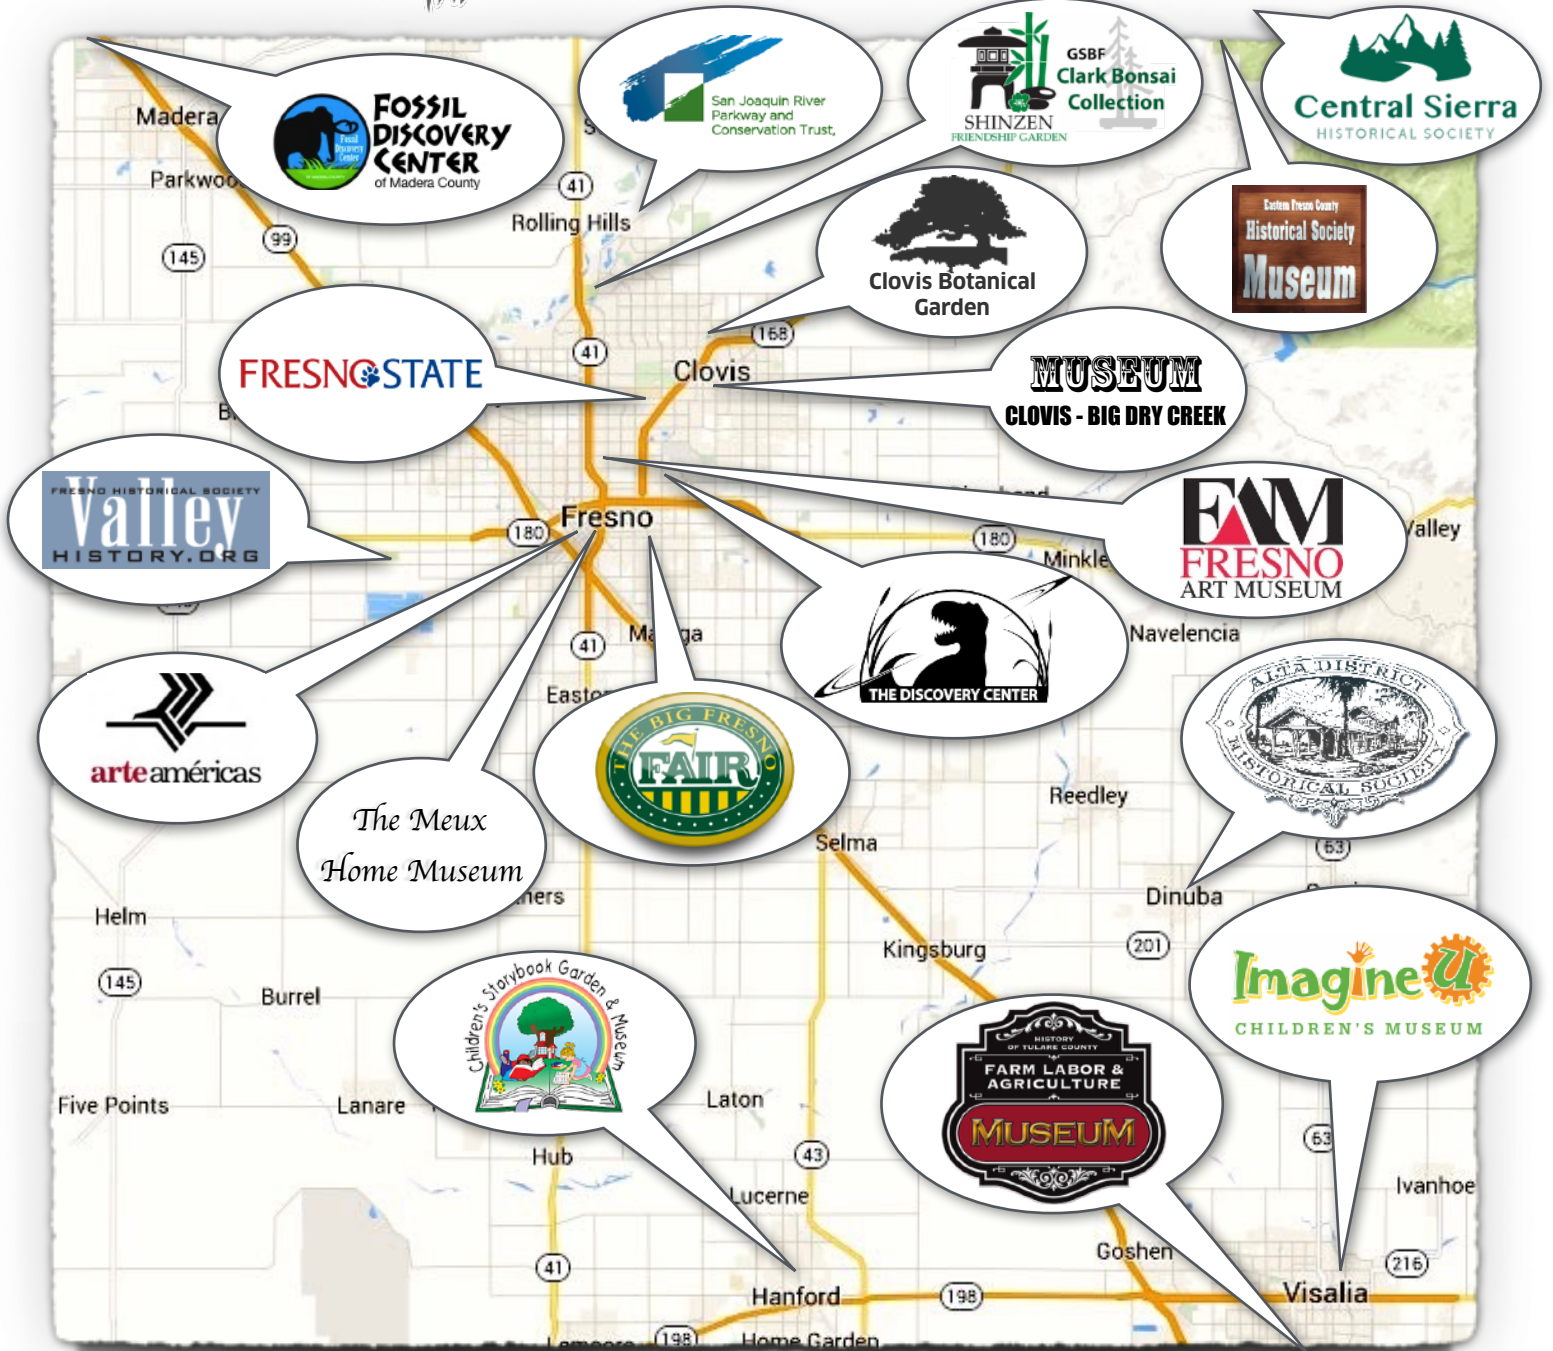

SATURDAY, NOVEMBER 3rd, 2018 - SECOND ANNUAL

FREE MUSEUM DAY

Greater Fresno Alliance of Museums & Educational Sites

Participating Museums with Free Admission on Saturday, Nov. 3rd:

Please call ahead, or check each museum's website for individual operating hours and parking info.